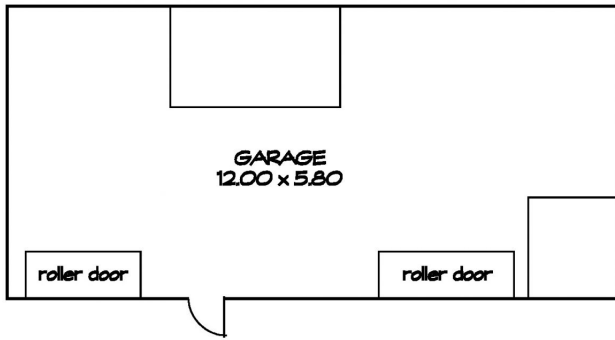

27 Annie Terrace Wasleys SA

3  1  5 

This cottage style residence set on large allotment 1012m² approximately. A short drive to Gawler Township and Roseworthy College has just been released onto the market for sale by Public Auction : Saturday 4th May @ 10.30 am (on site)

Land Size : 1037 sqm
View : <https://www.peterravese.com.au/sale/sa/mid-north/wasleys/residential/house/7975743>

Significant features include :

- Entrance hall
- Air conditioning
- Roller shutters
- Ceiling fans
- High ceilings
- Formal lounge room (with open fireplace)