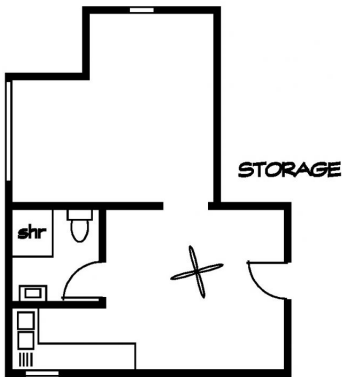

27 Annie Terrace Wasleys SA

3  1  5 

This cottage style residence set on large allotment 1012m² approximately. A short drive to Gawler Township and Roseworthy College has just been released onto the market for sale by Public Auction : Saturday 4th May @ 10.30 am (on site)

Land Size : 1037 sqm
View : <https://www.peterravese.com.au/sale/sa/mid-north/wasleys/residential/house/7975743>

Significant features include :

- Entrance hall
- Air conditioning
- Roller shutters
- Ceiling fans
- High ceilings
- Formal lounge room (with open fireplace)