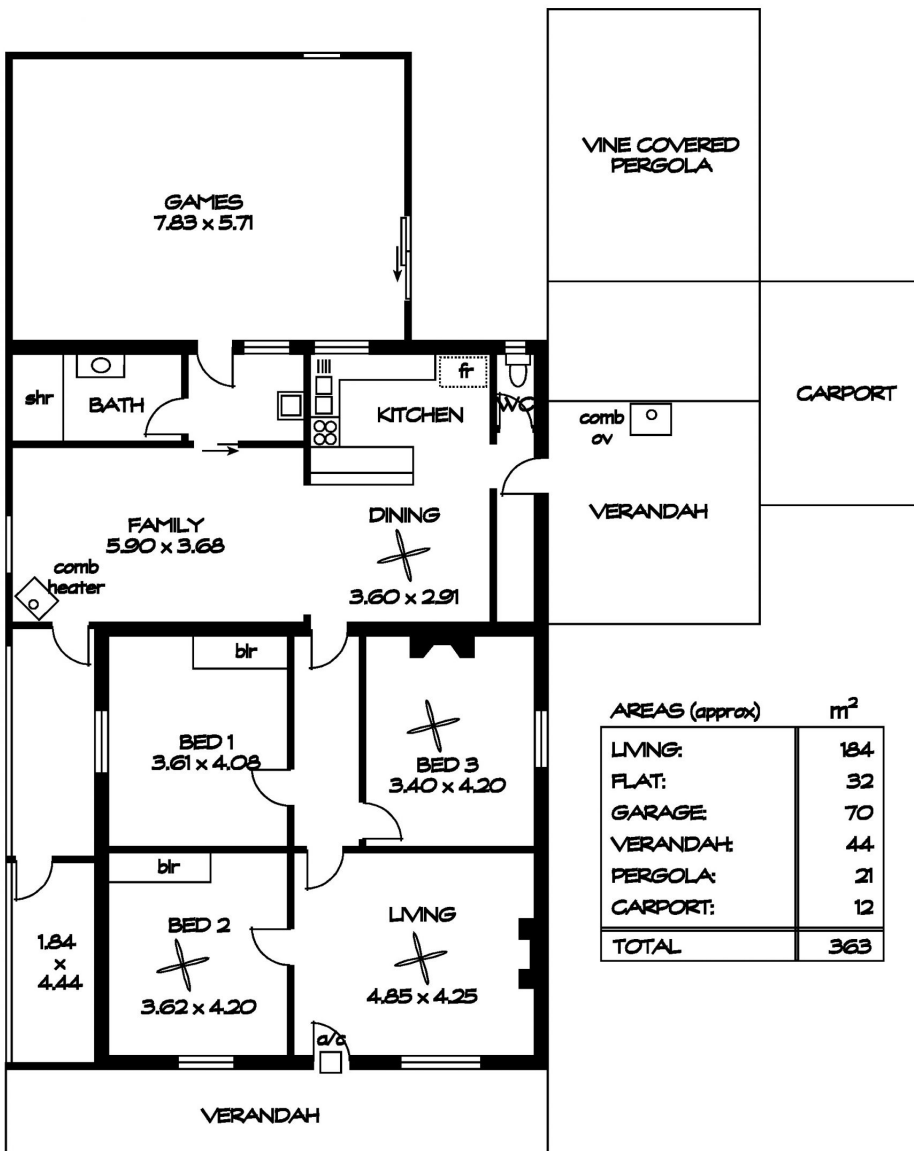

27 Annie Terrace Wasleys SA

3  1  5 

This cottage style residence set on large allotment 1012m² approximately. A short drive to Gawler Township and Roseworthy College has just been released onto the market for sale by Public Auction : Saturday 4th May @ 10.30 am (on site)

Land Size : 1037 sqm
View : <https://www.peterravese.com.au/sale/sa/mid-north/wasleys/residential/house/7975743>

Significant features include :

- Entrance hall
- Air conditioning
- Roller shutters
- Ceiling fans
- High ceilings
- Formal lounge room (with open fireplace)

| AREAS (approx) | m ² |
|----------------|----------------|
| LIVING: | 184 |
| FLAT: | 32 |
| GARAGE: | 70 |
| VERANDAH: | 44 |
| PERGOLA: | 21 |
| CARPORT: | 12 |
| TOTAL | 363 |